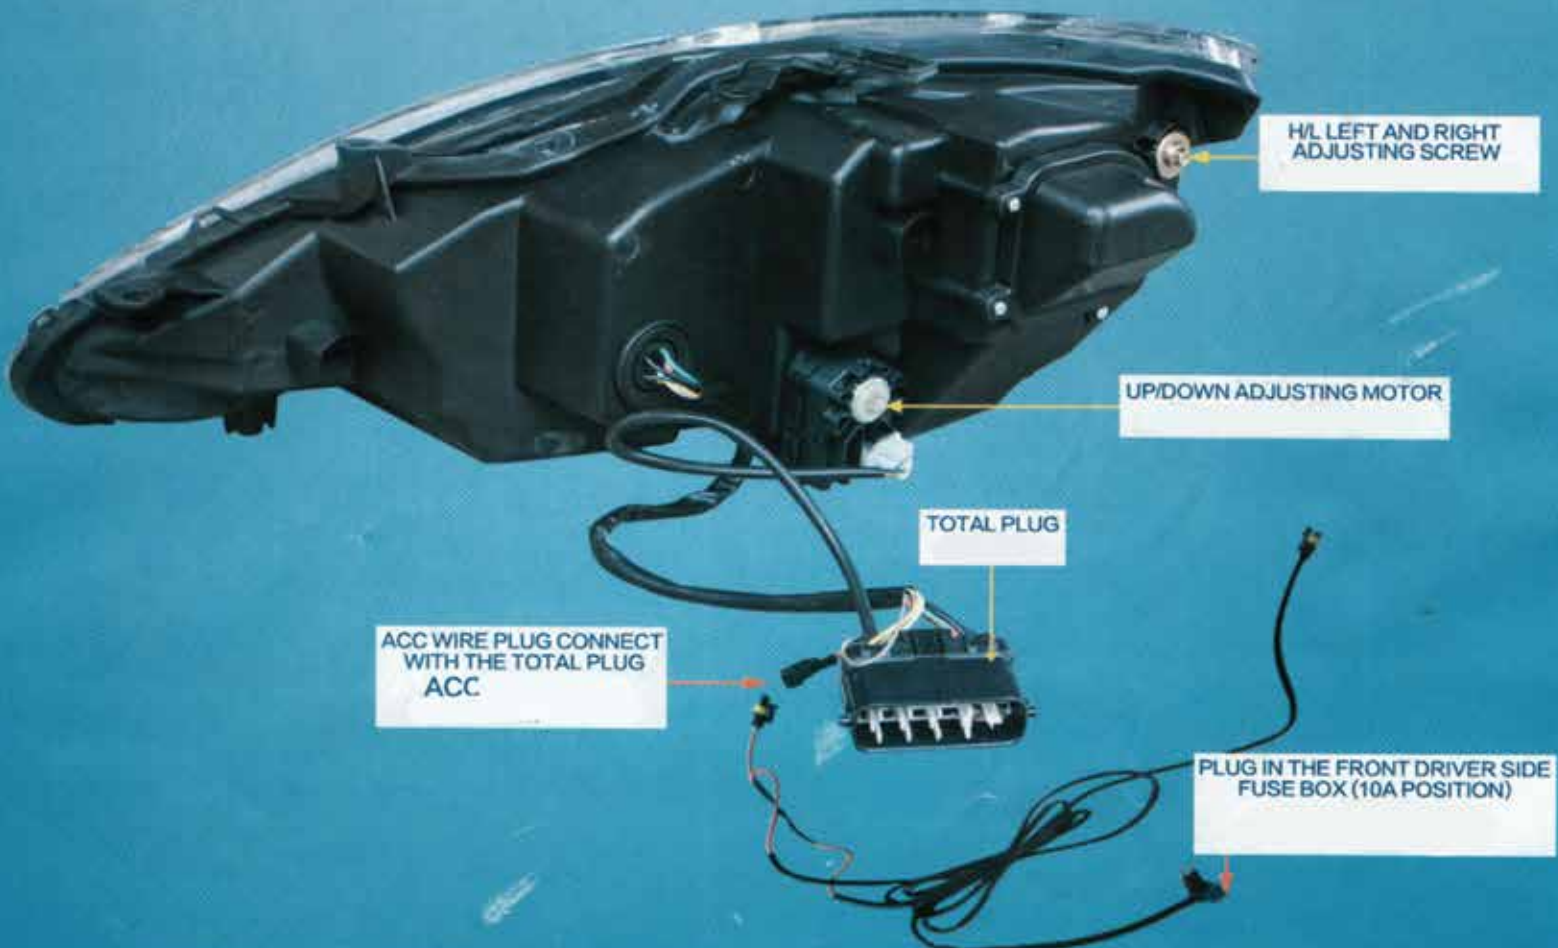

Instructions for HLLXIS250:

LED DRL Headlights Dynamic Turn Light Signal Black Edition
suitable for LEXUS IS XE20 (2006-2013)

OPEN THE FRONT DRIVER SIDE FUSE BOX, ACC WIRE CONNECT WITH THE ARROW POSITION

OPEN THE FUSE BOX UNDER THE STEERING WHEEL OF THE CAB, PLUG OUT THE 7.5A FUSE. REMOVE AFS ERROR CODE