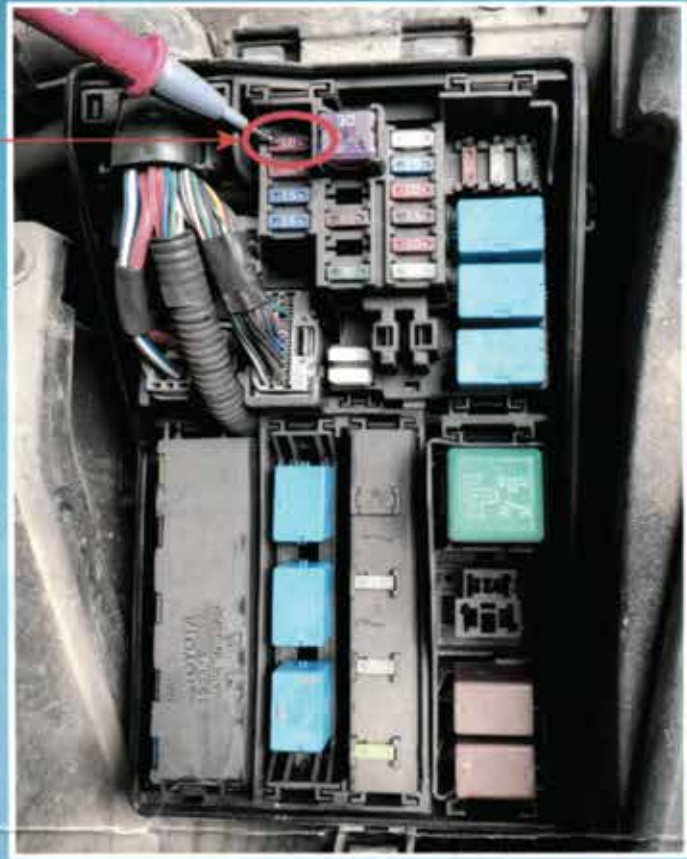

Instructions for HLLXIS250:

LED DRL Headlights Dynamic Turn Light Signal Black Edition
suitable for LEXUS IS XE20 (2006-2013)

OPEN THE FRONT DRIVER SIDE FUSE BOX, ACC WIRE CONNECT WITH THE ARROW POSITION

OPEN THE FUSE BOX UNDER THE STEERING WHEEL OF THE CAB, PLUG OUT THE 7.5A FUSE. REMOVE AFS ERROR CODE