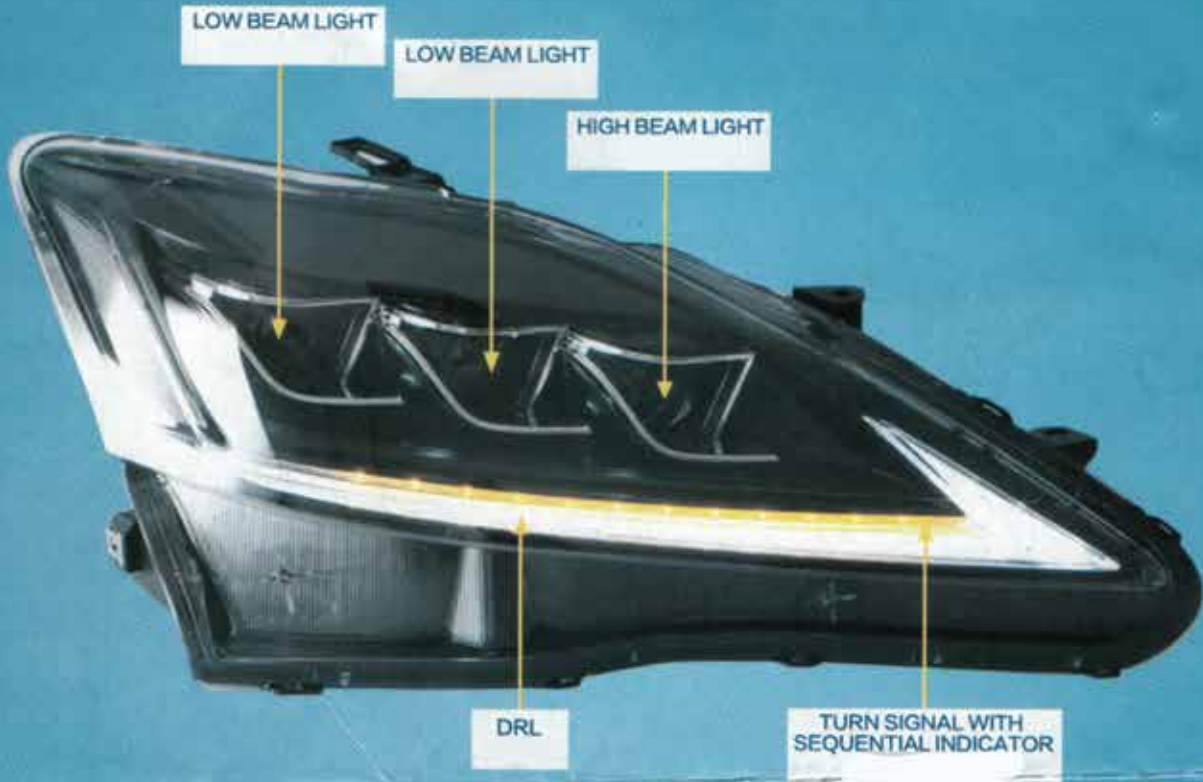

Instructions for HLLXIS250:

LED DRL Headlights Dynamic Turn Light Signal Black Edition
suitable for LEXUS IS XE20 (2006-2013)

OPEN THE FRONT DRIVER SIDE FUSE BOX, ACC WIRE CONNECT WITH THE ARROW POSITION

OPEN THE FUSE BOX UNDER THE STEERING WHEEL OF THE CAB, PLUG OUT THE 7.5A FUSE. REMOVE AFS ERROR CODE