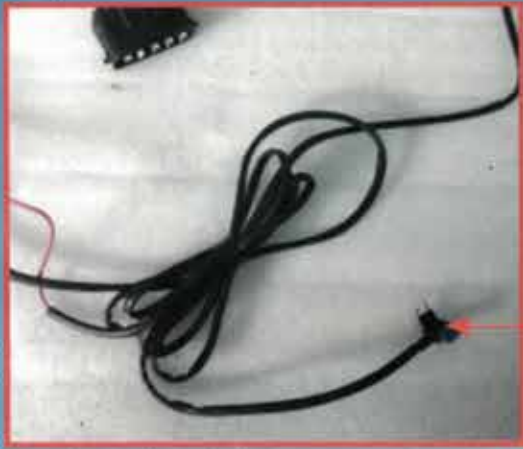

Instructions for HLLXIS250:

LED DRL Headlights Dynamic Turn Light Signal Black Edition
suitable for LEXUS IS XE20 (2006-2013)

OPEN THE FRONT DRIVER SIDE FUSE BOX, ACC WIRE CONNECT WITH THE ARROW POSITION

OPEN THE FUSE BOX UNDER THE STEERING WHEEL OF THE CAB, PLUG OUT THE 7.5A FUSE. REMOVE AFS ERROR CODE